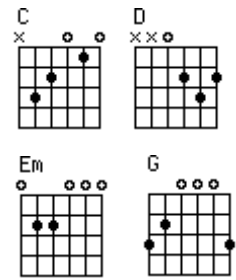

Let it Be

John Lennon

Milford Strummers

G D
When I find myself in times of trouble,

Em C
Mother Mary comes to me,

G D C G
Speaking words of wisdom, let it be.

D
And in my hour of darkness,

Em C
She is standing right in front of me,

G D C G
Speaking words of wisdom, let it be.

Em D C G
Let it be, let it be, let it be, let it be.

D C G
Whisper words of wisdom, let it be.

G D
And when the broken hearted people

Em C
Living in the world agree,

G D C G
There will be an answer, let it be.

D
But though there may be parted,

Em C
There is still a chance that they will see,

G D C G
There will be an answer, let it be.

Em D C G
Let it be, let it be, let it be, let it be.

D C G
There will be an answer, let it be.

G D
And when the night is cloudy,

Em C
There is still a light that shines on me,

G D C G
Shine until tomorrow, let it be.

D
I wake up to the sound of music,

Em C
Mother Mary comes to me,